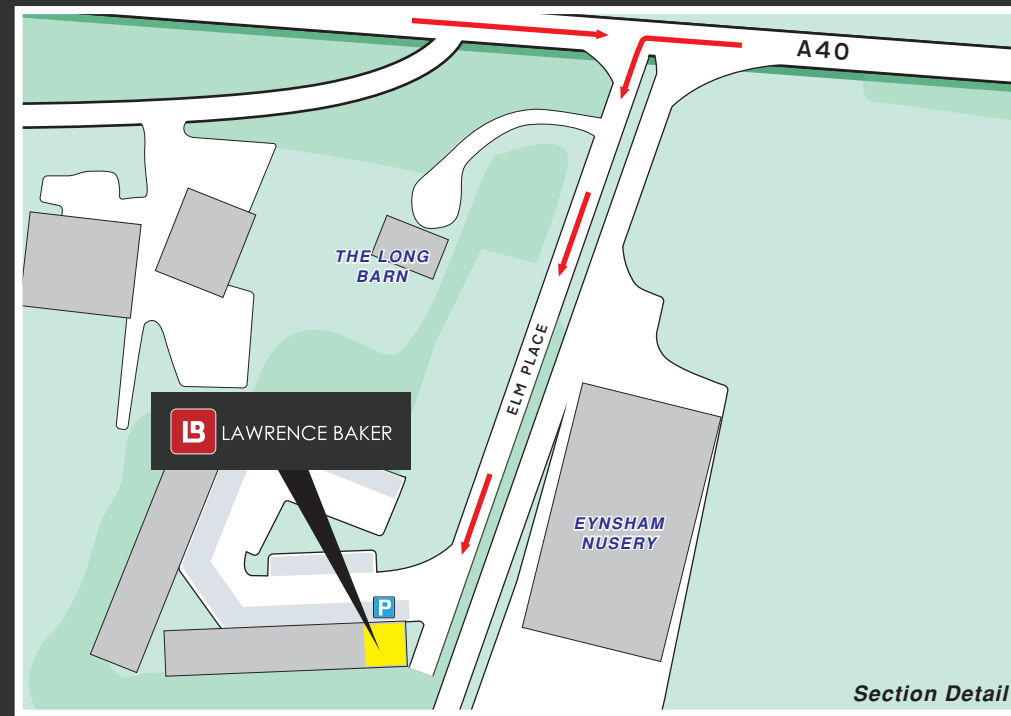

LB LAWRENCE BAKER

Lawrence Baker

1 Elm Place, Eynsham
Oxon OX29 4BD

Tel: 01865 733780
Fax: 01865 733789
info@lawrencebaker.co.uk
www.lawrencebaker.co.uk

Public Transport

By Rail, Oxford Station
Approximately 20 minutes by taxi.

By Air, Oxford Airport
Approximately 20 minutes drive.
Heathrow Airport
Approximately 45 minutes drive.
Birmingham Airports
Approximately 1 hours drive.